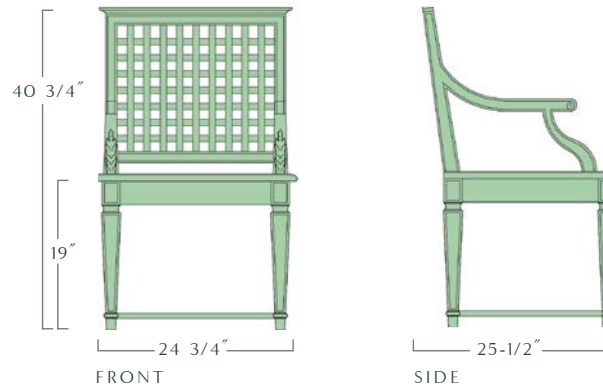

Standard Wood Options:

- Painted Mahogany
- Yacht Finish

Yacht Finish: Teak coated with resin epoxy then covered with color and clear UV protection.

Custom wood species, colors, sizes, and designs are available upon request.

BRETEUIL

LAFAYETTE