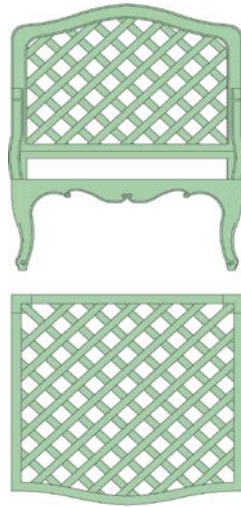

BRETEUIL

LAFAYETTE

Standard Wood Options:

- Yacht Finish

Yacht Finish: Teak coated with resin epoxy then covered with color and clear UV protection.

Custom wood species, colors, sizes, and designs are available upon request.

BERGÈRE CHAIR

OTTOMAN

BERGÈRE CHAIR Teak yacht finish

DIMENSIONS

W:30" • D:30" Seat H:37"

OTTOMAN Teak yacht finish

W:30" • D:18" Seat H:13"

BERGÈRE CHAISE Teak yacht finish

W:88" • D:30" Seat H:37"

BERGÈRE LOUNGE CHAIR

Standard Color: White  
 Custom colors and sizes are available upon request.

See matching Joséphine Tables on page 28.

JOSÉPHINE

JOSÉPHINE ARMCHAIR

ITEM	DIMENSIONS	WEIGHT
JOSÉPHINE	W:23" • D:25" • H:40-3/8"	18 LBS
JOSÉPHINE ARMCHAIR	W:23" • D:25" • H:40-3/8"	20 LBS