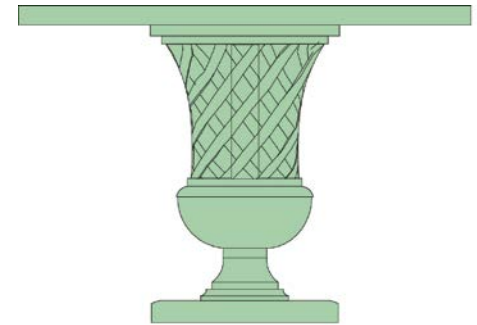

BERGÈRE CHAIR

OTTOMAN

BERGÈRE CHAIR Teak yacht finish

DIMENSIONS

W:30" • D:30" Seat H:37"

OTTOMAN Teak yacht finish

W:30" • D:18" Seat H:13"

BERGÈRE CHAISE Teak yacht finish

W:88" • D:30" Seat H:37"

BERGÈRE LOUNGE CHAIR

Standard Color: White  
 Custom colors and sizes are available upon request.

See matching Joséphine Tables on page 28.

JOSÉPHINE

JOSÉPHINE ARMCHAIR

ITEM	DIMENSIONS	WEIGHT
JOSÉPHINE	W:23" • D:25" • H:40-3/8"	18 LBS
JOSÉPHINE ARMCHAIR	W:23" • D:25" • H:40-3/8"	20 LBS

Standard color: White  
 Custom colors and sizes are available upon request.

Prices on frames do not include mirror or shipping.

We do not ship mirrors.

JOSÉPHINE TABLE À CROIX

TABLE MALMAISON

JOSÉPHINE TABLE À RONDS

ITEM	DIMENSIONS	WEIGHT
JOSÉPHINE TABLE À CROIX	D:50-3/4" • H:31"	95 LBS
JOSÉPHINE TABLE À RONDS	D:50-3/4" • H:31"	95 LBS
TABLE MALMAISON	D:41" • H:29"	62 LBS