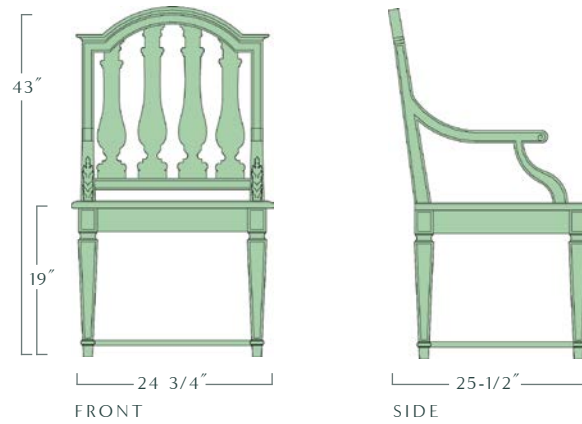

BRETEUIL

LAFAYETTE

Standard Wood Options:

- Yacht Finish

Yacht Finish: Teak coated with resin epoxy then covered with color and clear UV protection.

Custom wood species, colors, sizes, and designs are available upon request.

BERGÈRE CHAIR

OTTOMAN

BERGÈRE CHAIR Teak yacht finish

DIMENSIONS

W:30" • D:30" Seat H:37"

OTTOMAN Teak yacht finish

W:30" • D:18" Seat H:13"

BERGÈRE CHAISE Teak yacht finish

W:88" • D:30" Seat H:37"

BERGÈRE LOUNGE CHAIR

Standard Color: White  
 Custom colors and sizes are available upon request.

See matching Joséphine Tables on page 28.

JOSÉPHINE

JOSÉPHINE ARMCHAIR

ITEM	DIMENSIONS	WEIGHT
JOSÉPHINE	W:23" • D:25" • H:40-3/8"	18 LBS
JOSÉPHINE ARMCHAIR	W:23" • D:25" • H:40-3/8"	20 LBS

ITEM	DIMENSIONS	WEIGHT
JOSÉPHINE TABLE À CROIX	D:50-3/4" • H:31"	95 LBS
JOSÉPHINE TABLE À RONDS	D:50-3/4" • H:31"	95 LBS
TABLE MALMAISON	D:41" • H:29"	62 LBS