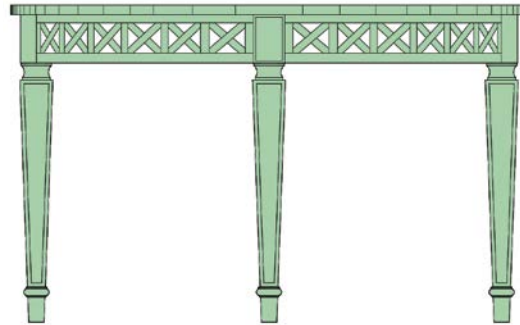

Standard color: White
Custom colors and sizes are available upon request.

Prices on frames do not include mirror or shipping.

We do not ship mirrors.

JOSÉPHINE TABLE À CROIX