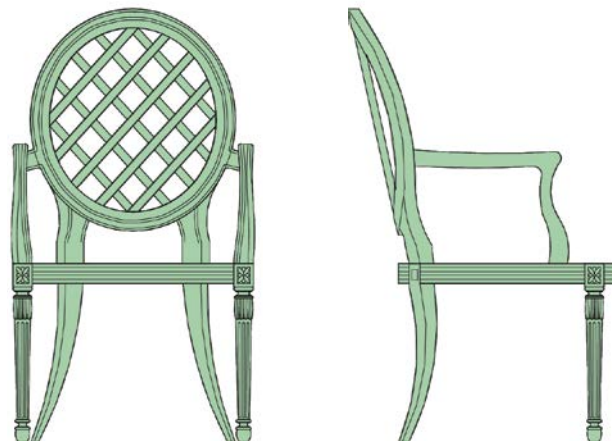

BERGÈRE CHAIR

OTTOMAN

BERGÈRE CHAIR Teak yacht finish

DIMENSIONS

W:30" • D:30" Seat H:37"

OTTOMAN Teak yacht finish

W:30" • D:18" Seat H:13"

BERGÈRE CHAISE Teak yacht finish

W:88" • D:30" Seat H:37"

BERGÈRE LOUNGE CHAIR

Standard Color: White  
 Custom colors and sizes are available upon request.

See matching Joséphine Tables on page 28.

JOSÉPHINE

JOSÉPHINE ARMCHAIR

ITEM	DIMENSIONS	WEIGHT
JOSÉPHINE	W:23" • D:25" • H:40-3/8"	18 LBS
JOSÉPHINE ARMCHAIR	W:23" • D:25" • H:40-3/8"	20 LBS

Standard color: White  
 Custom colors and sizes are available upon request.

Prices on frames do not include mirror or shipping.

We do not ship mirrors.

JOSÉPHINE TABLE À CROIX

TABLE MALMAISON

JOSÉPHINE TABLE À RONDS

ITEM	DIMENSIONS	WEIGHT
JOSÉPHINE TABLE À CROIX	D:50-3/4" • H:31"	95 LBS
JOSÉPHINE TABLE À RONDS	D:50-3/4" • H:31"	95 LBS
TABLE MALMAISON	D:41" • H:29"	62 LBS