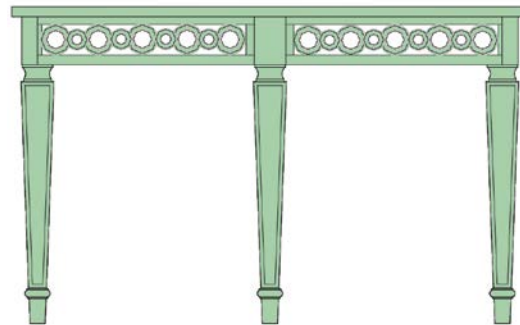

W:88" • D:30" Seat H:37"

BERGÈRE LOUNGE CHAIR

Standard Color: White  
 Custom colors and sizes are available upon request.

See matching Joséphine Tables on page 28.

JOSÉPHINE

JOSÉPHINE ARMCHAIR

ITEM	DIMENSIONS	WEIGHT
JOSÉPHINE	W:23" • D:25" • H:40-3/8"	18 LBS
JOSÉPHINE ARMCHAIR	W:23" • D:25" • H:40-3/8"	20 LBS

Standard color: White  
 Custom colors and sizes are available upon request.

Prices on frames do not include mirror or shipping.

We do not ship mirrors.

JOSÉPHINE TABLE À CROIX

TABLE MALMAISON

JOSÉPHINE TABLE À RONDS

ITEM	DIMENSIONS	WEIGHT
JOSÉPHINE TABLE À CROIX	D:50-3/4" • H:31"	95 LBS
JOSÉPHINE TABLE À RONDS	D:50-3/4" • H:31"	95 LBS
TABLE MALMAISON	D:41" • H:29"	62 LBS