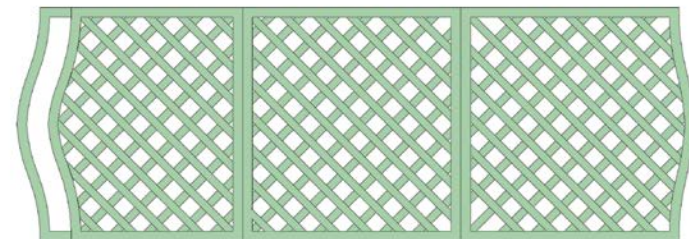

BRETEUIL

LAFAYETTE

Standard Wood Options:

- Yacht Finish

Yacht Finish: Teak coated with resin epoxy then covered with color and clear UV protection.

Custom wood species, colors, sizes, and designs are available upon request.

BERGÈRE CHAIR

OTTOMAN

BERGÈRE CHAIR Teak yacht finish

DIMENSIONS

W:30" • D:30" Seat H:37"

OTTOMAN Teak yacht finish

W:30" • D:18" Seat H:13"

BERGÈRE CHAISE Teak yacht finish

W:88" • D:30" Seat H:37"

BERGÈRE LOUNGE CHAIR

Standard Color: White  
 Custom colors and sizes are available upon request.

See matching Joséphine Tables on page 28.

JOSÉPHINE

JOSÉPHINE ARMCHAIR

ITEM	DIMENSIONS	WEIGHT
JOSÉPHINE	W:23" • D:25" • H:40-3/8"	18 LBS
JOSÉPHINE ARMCHAIR	W:23" • D:25" • H:40-3/8"	20 LBS

Standard color: White  
 Custom colors and sizes are available upon request.

Prices on frames do not include mirror or shipping.

We do not ship mirrors.

JOSÉPHINE TABLE À CROIX

TABLE MALMAISON

JOSÉPHINE TABLE À RONDS