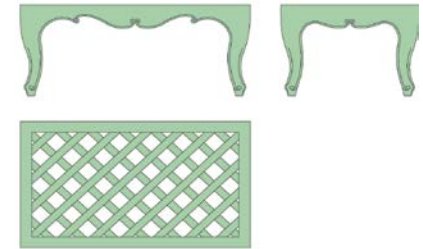

Standard Wood Options:

- Painted Mahogany
- Yacht Finish

Yacht Finish: Teak coated with resin epoxy then covered with color and clear UV protection.

Custom wood species, colors, sizes, and designs are available upon request.

BRETEUIL

LAFAYETTE

Standard Wood Options:

- Yacht Finish

Yacht Finish: Teak coated with resin epoxy then covered with color and clear UV protection.

Custom wood species, colors, sizes, and designs are available upon request.

BERGÈRE CHAIR

OTTOMAN

BERGÈRE CHAIR Teak yacht finish

DIMENSIONS

W:30" • D:30" Seat H:37"

OTTOMAN Teak yacht finish

W:30" • D:18" Seat H:13"

BERGÈRE CHAISE Teak yacht finish

W:88" • D:30" Seat H:37"

BERGÈRE LOUNGE CHAIR

Standard Color: White  
 Custom colors and sizes are available upon request.

See matching Joséphine Tables on page 28.

JOSÉPHINE

JOSÉPHINE ARMCHAIR

ITEM	DIMENSIONS	WEIGHT
JOSÉPHINE	W:23" • D:25" • H:40-3/8"	18 LBS
JOSÉPHINE ARMCHAIR	W:23" • D:25" • H:40-3/8"	20 LBS