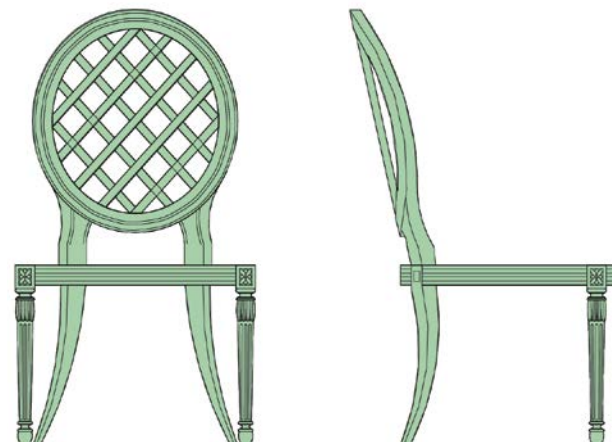

BERGÈRE CHAIR

OTTOMAN

BERGÈRE CHAIR Teak yacht finish

DIMENSIONS

W:30" • D:30" Seat H:37"

OTTOMAN Teak yacht finish

W:30" • D:18" Seat H:13"

BERGÈRE CHAISE Teak yacht finish

W:88" • D:30" Seat H:37"

BERGÈRE LOUNGE CHAIR

Standard Color: White  
 Custom colors and sizes are available upon request.

See matching Joséphine Tables on page 28.

JOSÉPHINE

JOSÉPHINE ARMCHAIR

ITEM	DIMENSIONS	WEIGHT
JOSÉPHINE	W:23" • D:25" • H:40-3/8"	18 LBS
JOSÉPHINE ARMCHAIR	W:23" • D:25" • H:40-3/8"	20 LBS

Standard color: White  
 Custom colors and sizes are available upon request.

Prices on frames do not include mirror or shipping.

We do not ship mirrors.

JOSÉPHINE TABLE À CROIX

TABLE MALMAISON

JOSÉPHINE TABLE À RONDS

ITEM	DIMENSIONS	WEIGHT
JOSÉPHINE TABLE À CROIX	D:50-3/4" • H:31"	95 LBS
JOSÉPHINE TABLE À RONDS	D:50-3/4" • H:31"	95 LBS
TABLE MALMAISON	D:41" • H:29"	62 LBS