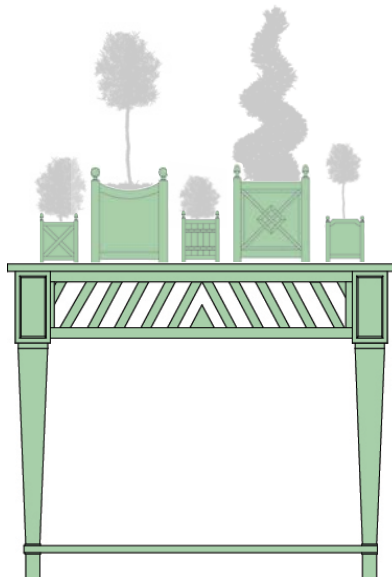

FOLLY T4

EMPIRE T8

CROSS T8

CURVED T8

CROSSETTE T8

ASIAN T8

ORANGERIE T8

FOLLY T8

PAGODA T8

JIN T8

MING T8 TALL

MING T8 SHORT

THE WOOD TABLETOP PLANTER COLLECTION •

2019 • COLLECTION SHEET

ITEM	EXTERIOR	INTERIOR	WEIGHT	w/LINER
EMPIRE T4	W: 4" • H: 4-1/2" • D: 4"	W: 3" • H: 3-1/2" • D: 3"	.5 LBS.	.5 LBS.
EMPIRE T8	W: 8" • H: 8-1/2" • D: 8"	W: 6" • H: 6-1/2" • D: 6"	2.5 LBS.	2.5 LBS.
CURVED T4	W: 4" • H: 4-1/2" • D: 4"	W: 3" • H: 3-1/2" • D: 3"	.5 LBS.	.5 LBS.
CURVED T8	W: 8" • H: 8-1/2" • D: 8"	W: 6" • H: 6-1/2" • D: 6"	2.5 LBS.	2.5 LBS.
CROSSETTE T4	W: 4" • H: 4-1/2" • D: 4"	W: 3" • H: 3-1/2" • D: 3"	.5 LBS.	.5 LBS.
CROSSETTE T8	W: 8" • H: 8-1/2" • D: 8"	W: 6" • H: 6-1/2" • D: 6"	2.5 LBS.	2.5 LBS.
CROSS T4	W: 4" • H: 4-1/2" • D: 4"	W: 3" • H: 3-1/2" • D: 3"	.5 LBS.	.5 LBS.
CROSS T8	W: 8" • H: 8-1/2" • D: 8"	W: 6" • H: 6-1/2" • D: 6"	2.5 LBS.	2.5 LBS.
ASIAN T4	W: 4" • H: 4-1/2" • D: 4"	W: 3" • H: 3-1/2" • D: 3"	.5 LBS.	.5 LBS.
ASIAN T8	W: 8" • H: 8-1/2" • D: 8"	W: 6" • H: 6-1/2" • D: 6"	2.5 LBS.	2.5 LBS.
ORANGERIE T4	W: 4" • H: 4-1/2" • D: 4"	W: 3" • H: 3-1/2" • D: 3"	.5 LBS.	.5 LBS.
ORANGERIE T8	W: 8" • H: 8-1/2" • D: 8"	W: 6" • H: 6-1/2" • D: 6"	2.5 LBS.	2.5 LBS.
FOLLY T4	W: 4" • D: 4" • H: 5 5/8"	W: 3 1/4" • D: 3 1/4" • H: 3 1/4"	1 LB.	1 LB.
FOLLY T8	W: 7 1/4" • D: 7 1/4" • H: 11 1/4"	W: 6 1/2" • D: 6 1/2" • H: 5 3/4"	5 LBS.	5 LBS.
PAGODA T8	W: 9" • D: 9" • H: 11 1/8"	W: 5 7/16" • D: 5 7/16" • H: 9 5/8"	6 LBS.	6 LBS.
JIN T8	W: 9 1/8" • D: 9 1/8" • H: 12 7/8"	W: 6 1/2" • D: 6 1/2" • H: 11 3/4"	6 LBS.	6 LBS.
MING T8 TALL	W: 7 3/4" • D: 8 7/8" • H: 11 1/2"	W: 6 5/8" • D: 7 3/4" • H: 10 3/8"	3 LBS.	3 LBS.
MING T8 SHORT	W: 7 3/4" • D: 8 7/8" • H: 7 3/8"	W: 6 5/8" • D: 7 3/4" • H: 6 5/8"	2 LBS.	2 LBS.